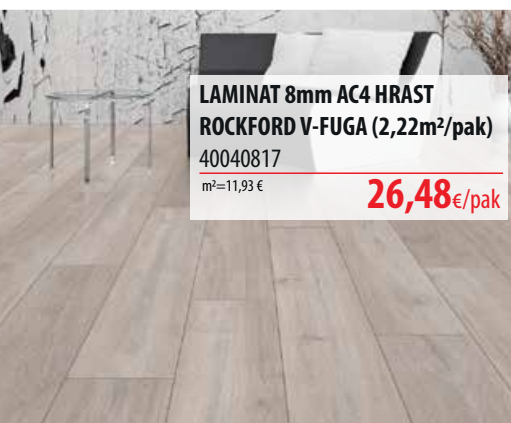

**LAMINAT 8mm AC4 HRST
ROCKFORD V-FUGA (2,22m²/pak)**
40040817
m²=11,93 € **26,48€/pak**