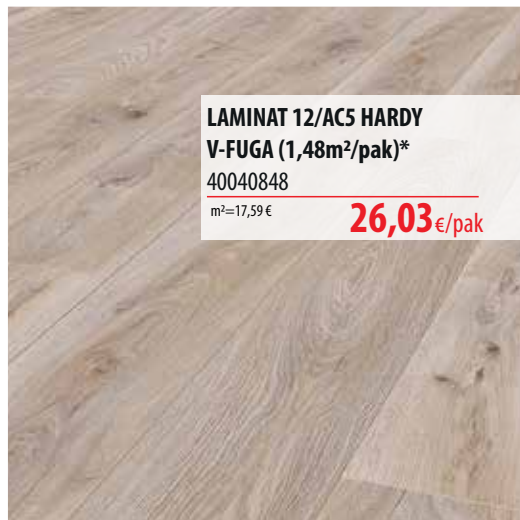

LAMINAT 10mm AC4 HRAS
ROCKFORD V-FUGA (1,73m²/pak)*
40040838
m²=13,26 € **22,94€/pak**

LAMINAT 12mm AC5 HARDY
V-FUGA (1,48m²/pak)*
40040848
m²=17,59 € **26,03€/pak**